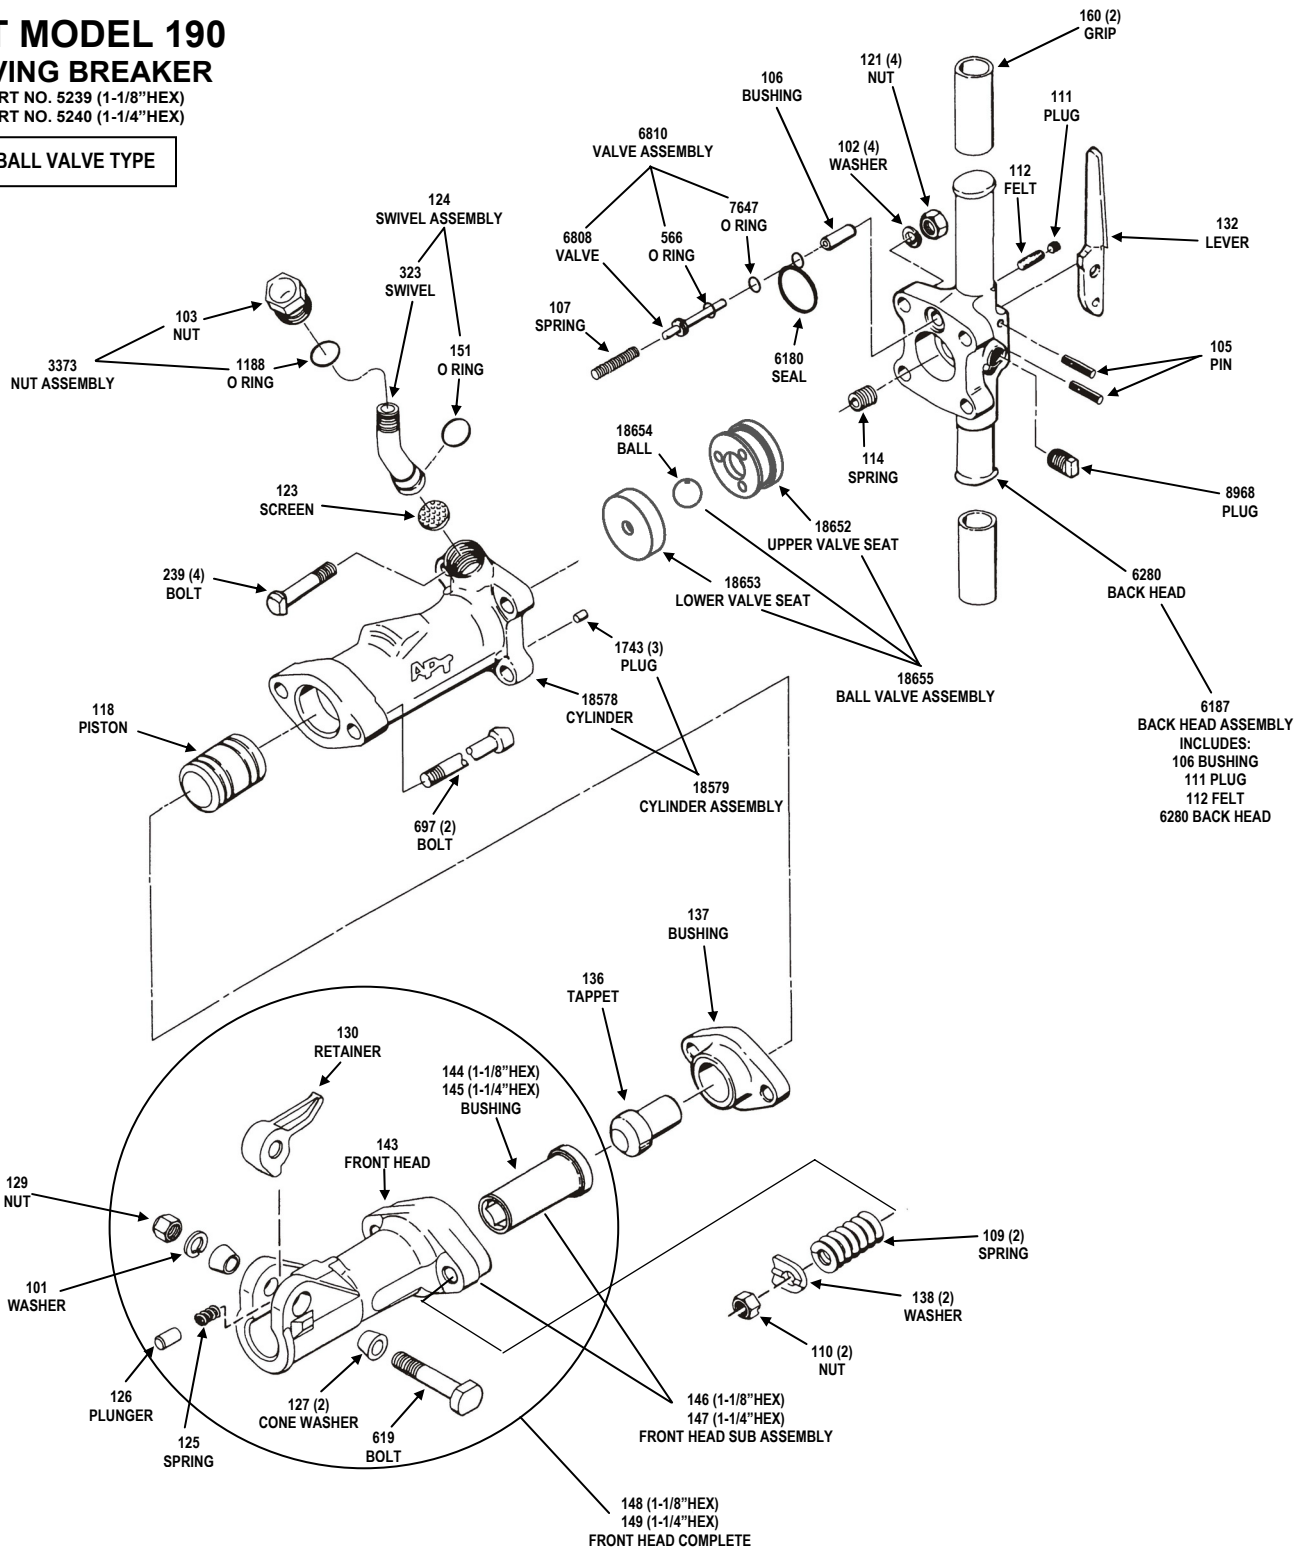

# American Pneumatic Tool

9949 Tabor Place, Santa Fe Springs, California, CA 90670, U.S.A.

## APT MODEL 190 PAVING BREAKER

PART NO. 5239 (1-1/8" HEX)  
PART NO. 5240 (1-1/4" HEX)

BALL VALVE TYPE

For assistance in any sales, technical, maintenance or repair questions,  
please call APT @ Phone 800 532 7402 or 562 204 1555  
Fax 800 715 6502 or 562 204 1773  
e-mail [info@apt-tools.com](mailto:info@apt-tools.com)