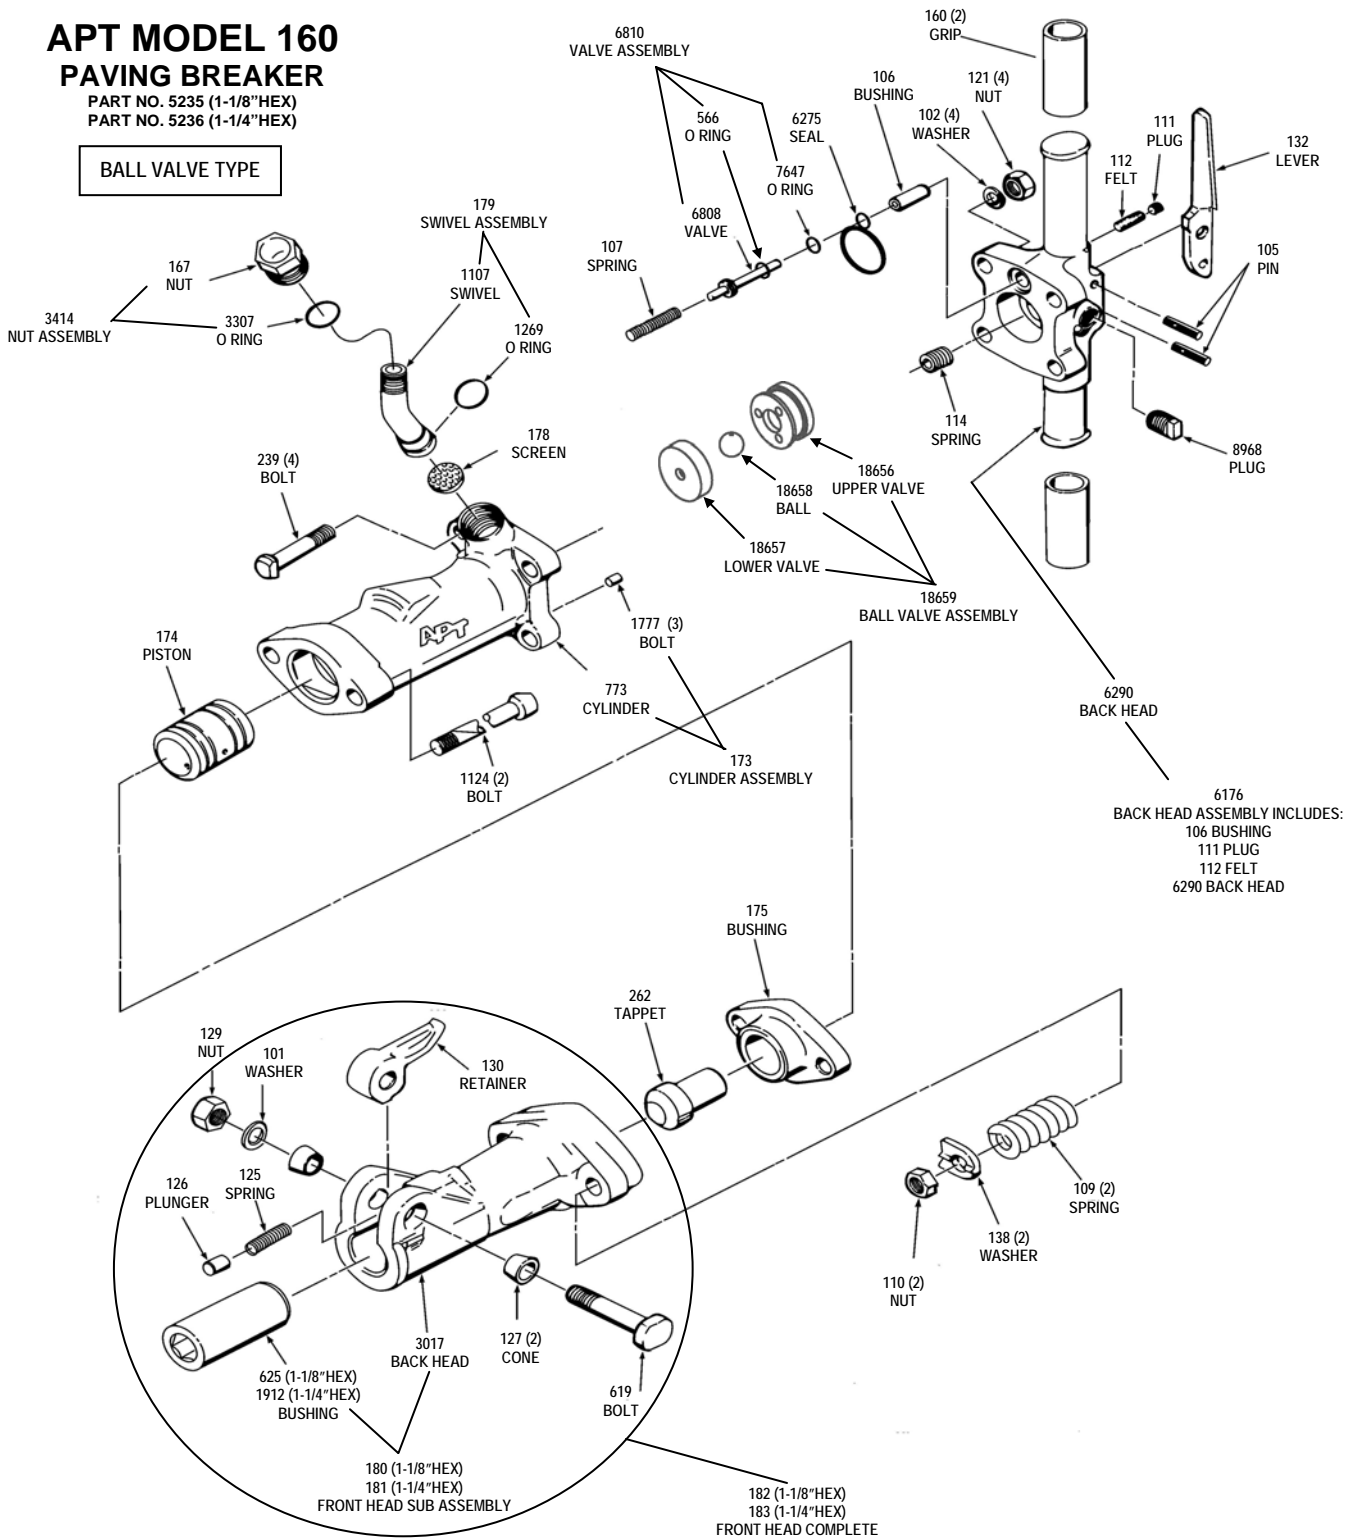

American Pneumatic Tool

9949 Tabor Place, Santa Fe Springs, California, CA 90670, U.S.A.

APT MODEL 160 PAVING BREAKER

PART NO. 5235 (1-1/8" HEX)
PART NO. 5236 (1-1/4" HEX)

BALL VALVE TYPE

For assistance in any sales, technical, maintenance or repair questions,
please call APT @ Phone 800 532 7402 or 562 204 1555
Fax 800 715 6502 or 562 204 1773
e-mail info@apt-tools.com